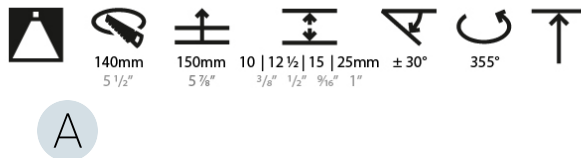

RATINGS AND CERTIFICATIONS 382, F 416-247-9319, www.zaneen.com

Created by Interchange for North American standards at the end of the existing Model #. For assistance on 'custom' specifications, contact zteam@zaneen.com. In a constant effort to supply the best product, we reserve the right to change specifications or materials without notice. The most recent specification sheets are found at zaneen.com
IP rating: IP20