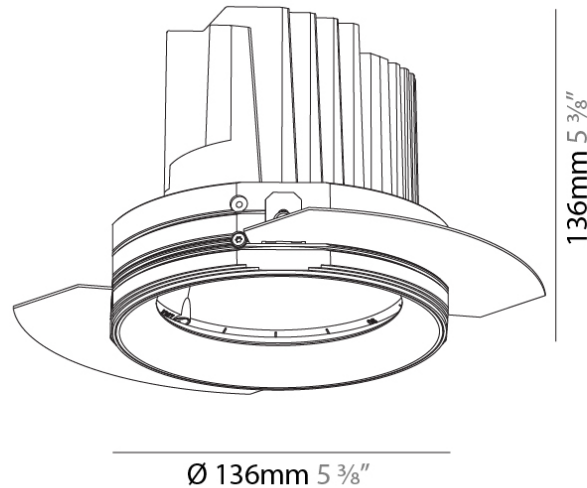

RATINGS AND CERTIFICATIONS 382, F 416-247-9319, www.zaneen.com

Created by Interchange for North American standards at the end of the existing Model #. For assistance on 'custom' specifications, contact zteam@zaneen.com. In a constant effort to supply the best product, we reserve the right to change specifications or materials without notice. The most recent specification sheets are found at zaneen.com
IP rating: IP20